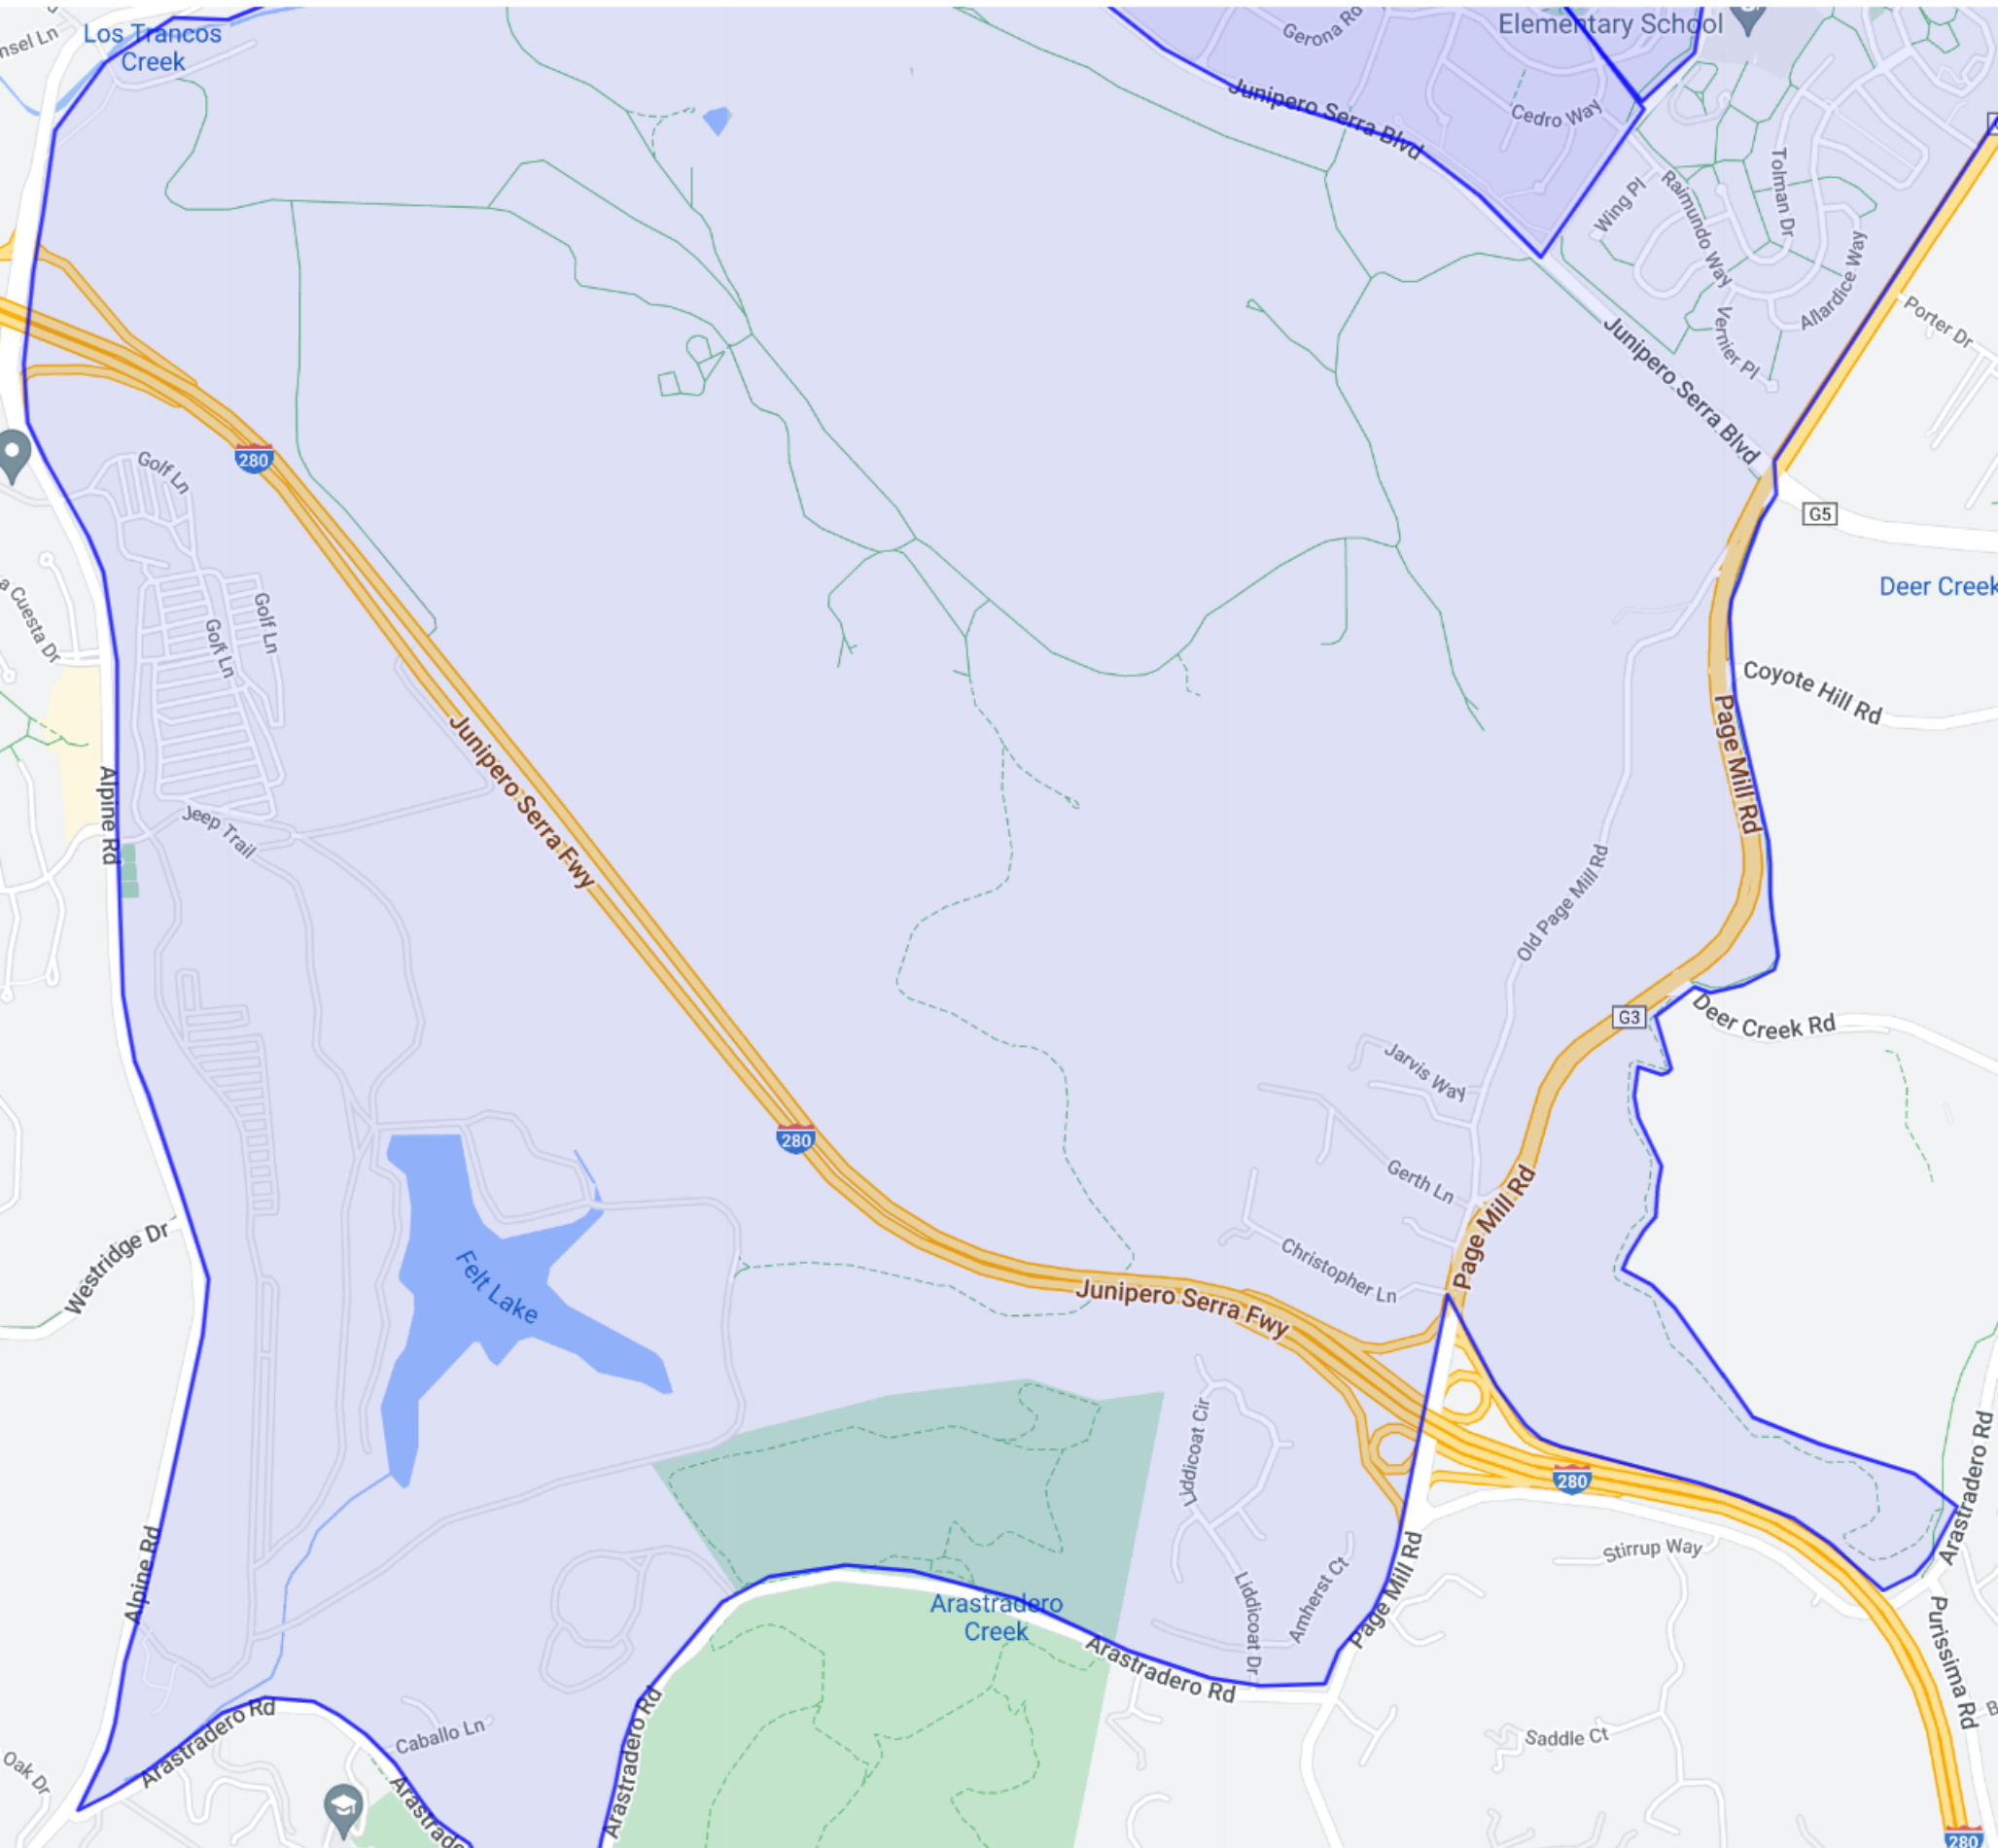

Main Quad
(see INSET 2
at upper right)

Lagunita

Google

Los Trancos Creek

Elementary School

280

G5

Deer Creek

Junipero Serra Fwy

Page Mill Rd

Coyote Hill Rd

280

G3

Deer Creek Rd

Felt Lake

Junipero Serra Fwy

Page Mill Rd

Westridge Dr

Alpine Rd

280

Arastradero Creek

Arastradero Rd

Page Mill Rd

Arastradero Rd

Caballo Ln

Stirrup Way

Saddle Ct

Purisima Rd

Oak Dr

Arastradero Rd

280